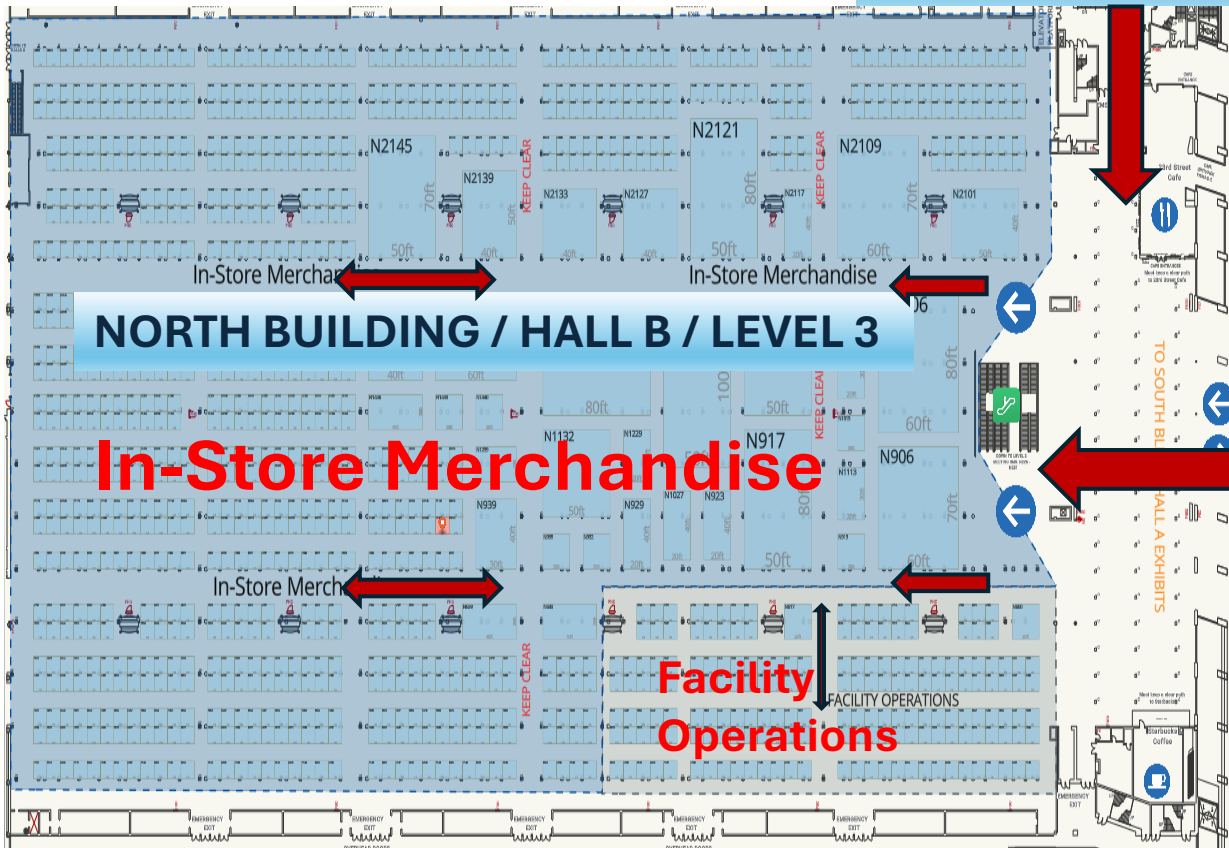

EAST BLDG - LAKESIDE CENTER

Predicted Traffic Overview Map

NACSSHOW2025

ENERGY MARKETERS OF AMERICA **EMA** **PEI** CONEXXUS

McCormick Place – Chicago, Illinois
Expo: October 15-17, 2025

Taxi/Shared Ride
Entrance (Level 1)