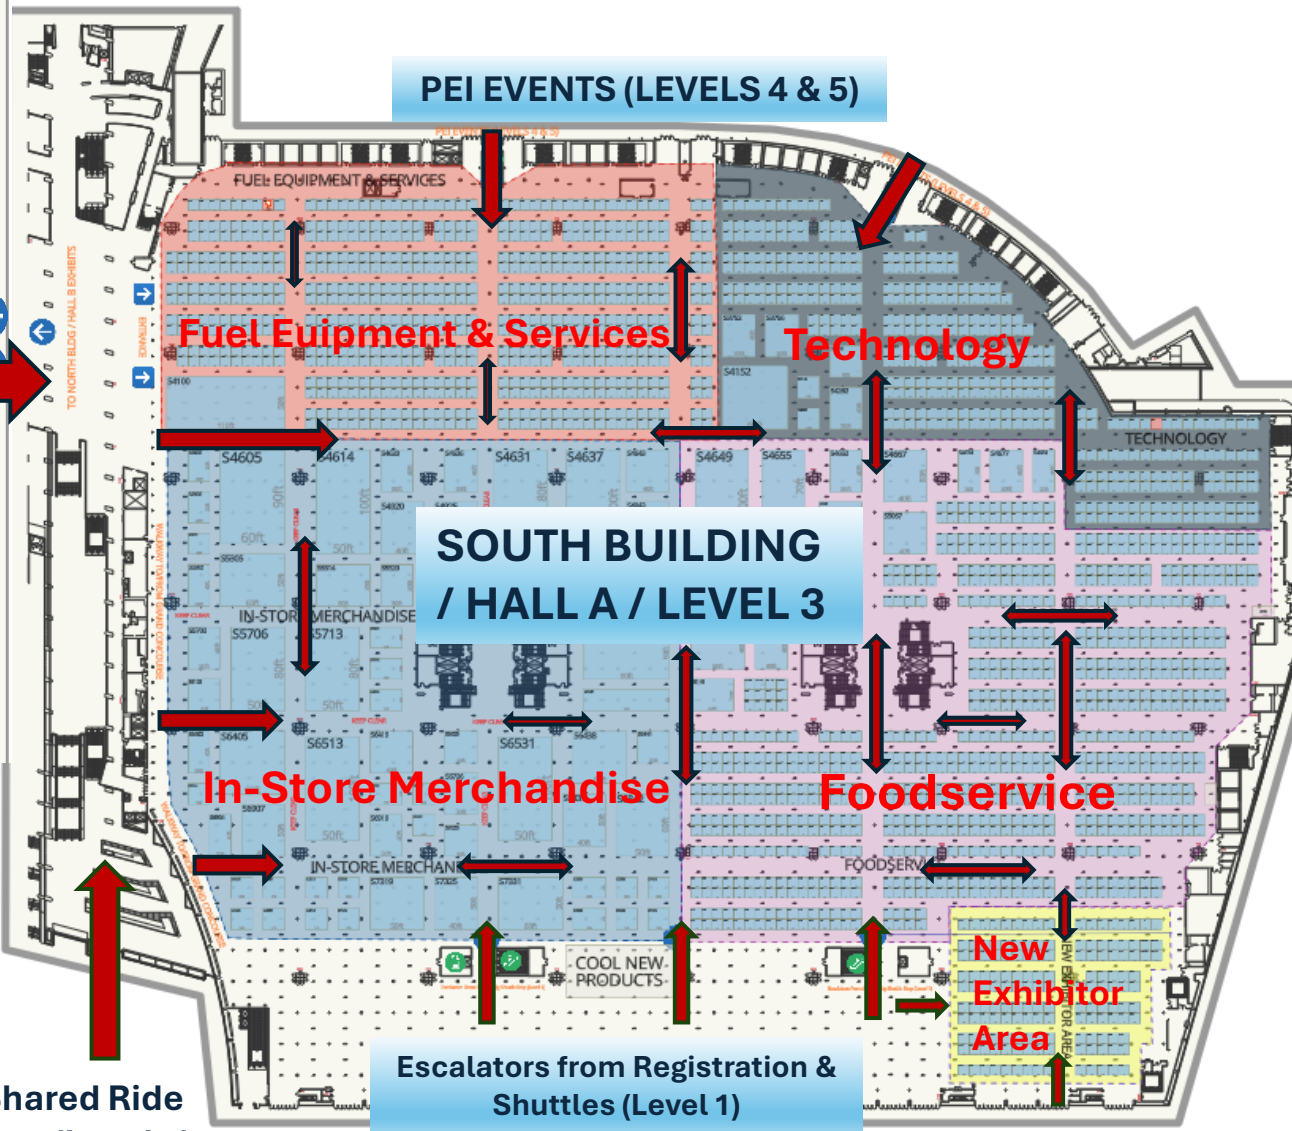

EAST BLDG - LAKESIDE CENTER

Predicted Traffic Overview Map

NACSSHOW2025

ENERGY MARKETERS OF AMERICA **EMA** **PEI** CONEXXUS

McCormick Place – Chicago, Illinois
Expo: October 15-17, 2025

Taxi/Shared Ride
Entrance (Level 1)